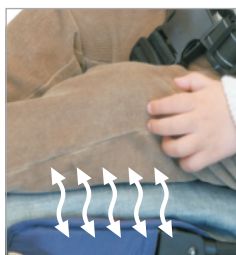

Schienafresca for infant seats

The mini mattress for a healthy and dry back.

Very easy to use.

Excellent breathable materials.

Spelt husk

Natural and biological, helps regulate body temperature: keeping cool in the summer and warm in the winter.

Because of the type of filling, it's best to avoid washing the mattress, so we advise using a cover or full cover.

<p>Schienafresca with cover</p>	<p>Mattress material</p> <ul style="list-style-type: none"> Raw cotton 	<p>Cover</p> <ul style="list-style-type: none"> Cotton 	<p>Colours/designs</p> <ul style="list-style-type: none"> Light beige Blue
	<p>Bio spelt husk</p>	<p>30°</p>	<p>Filling — Cover</p>